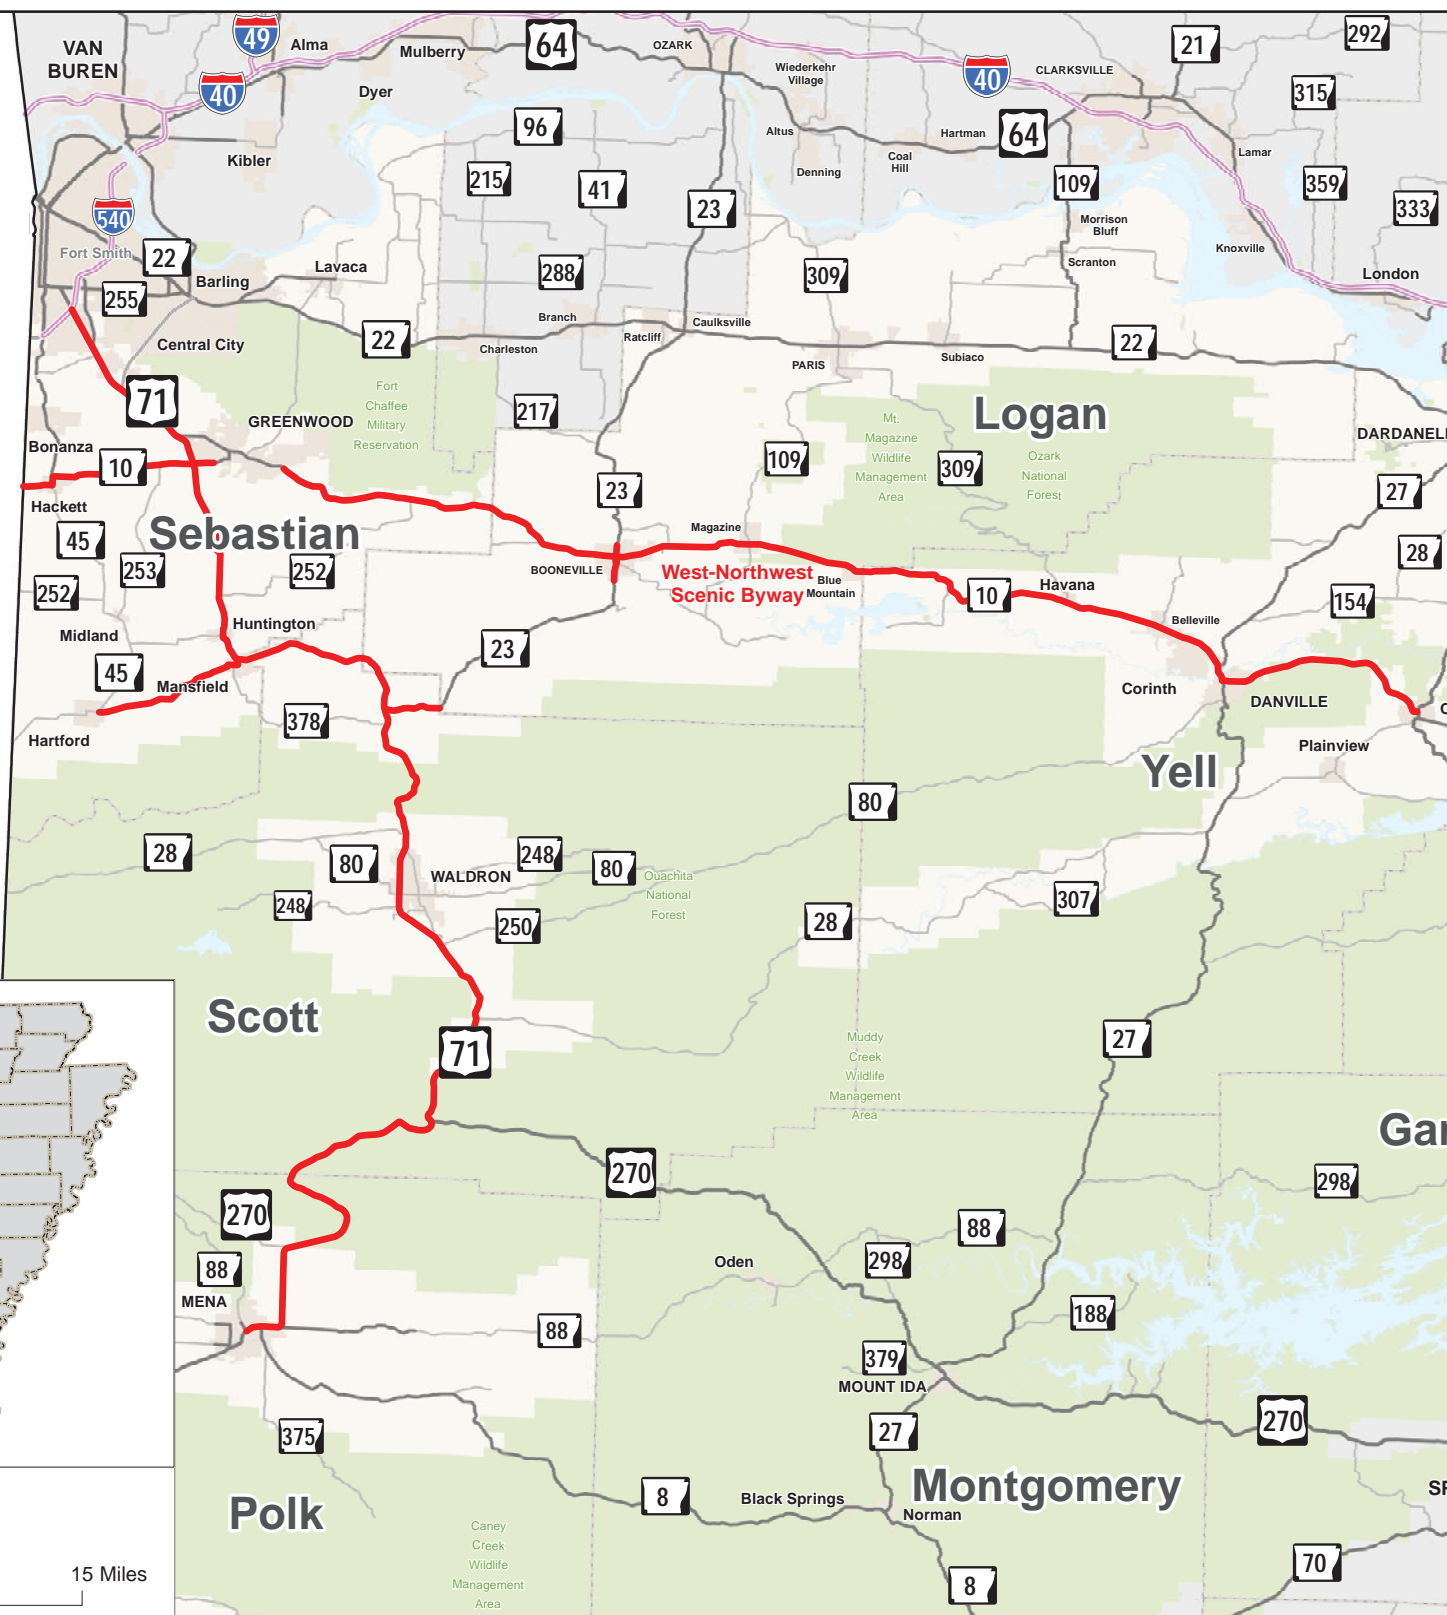

# West Northwest Scenic Byway

0 7.5 15 Miles