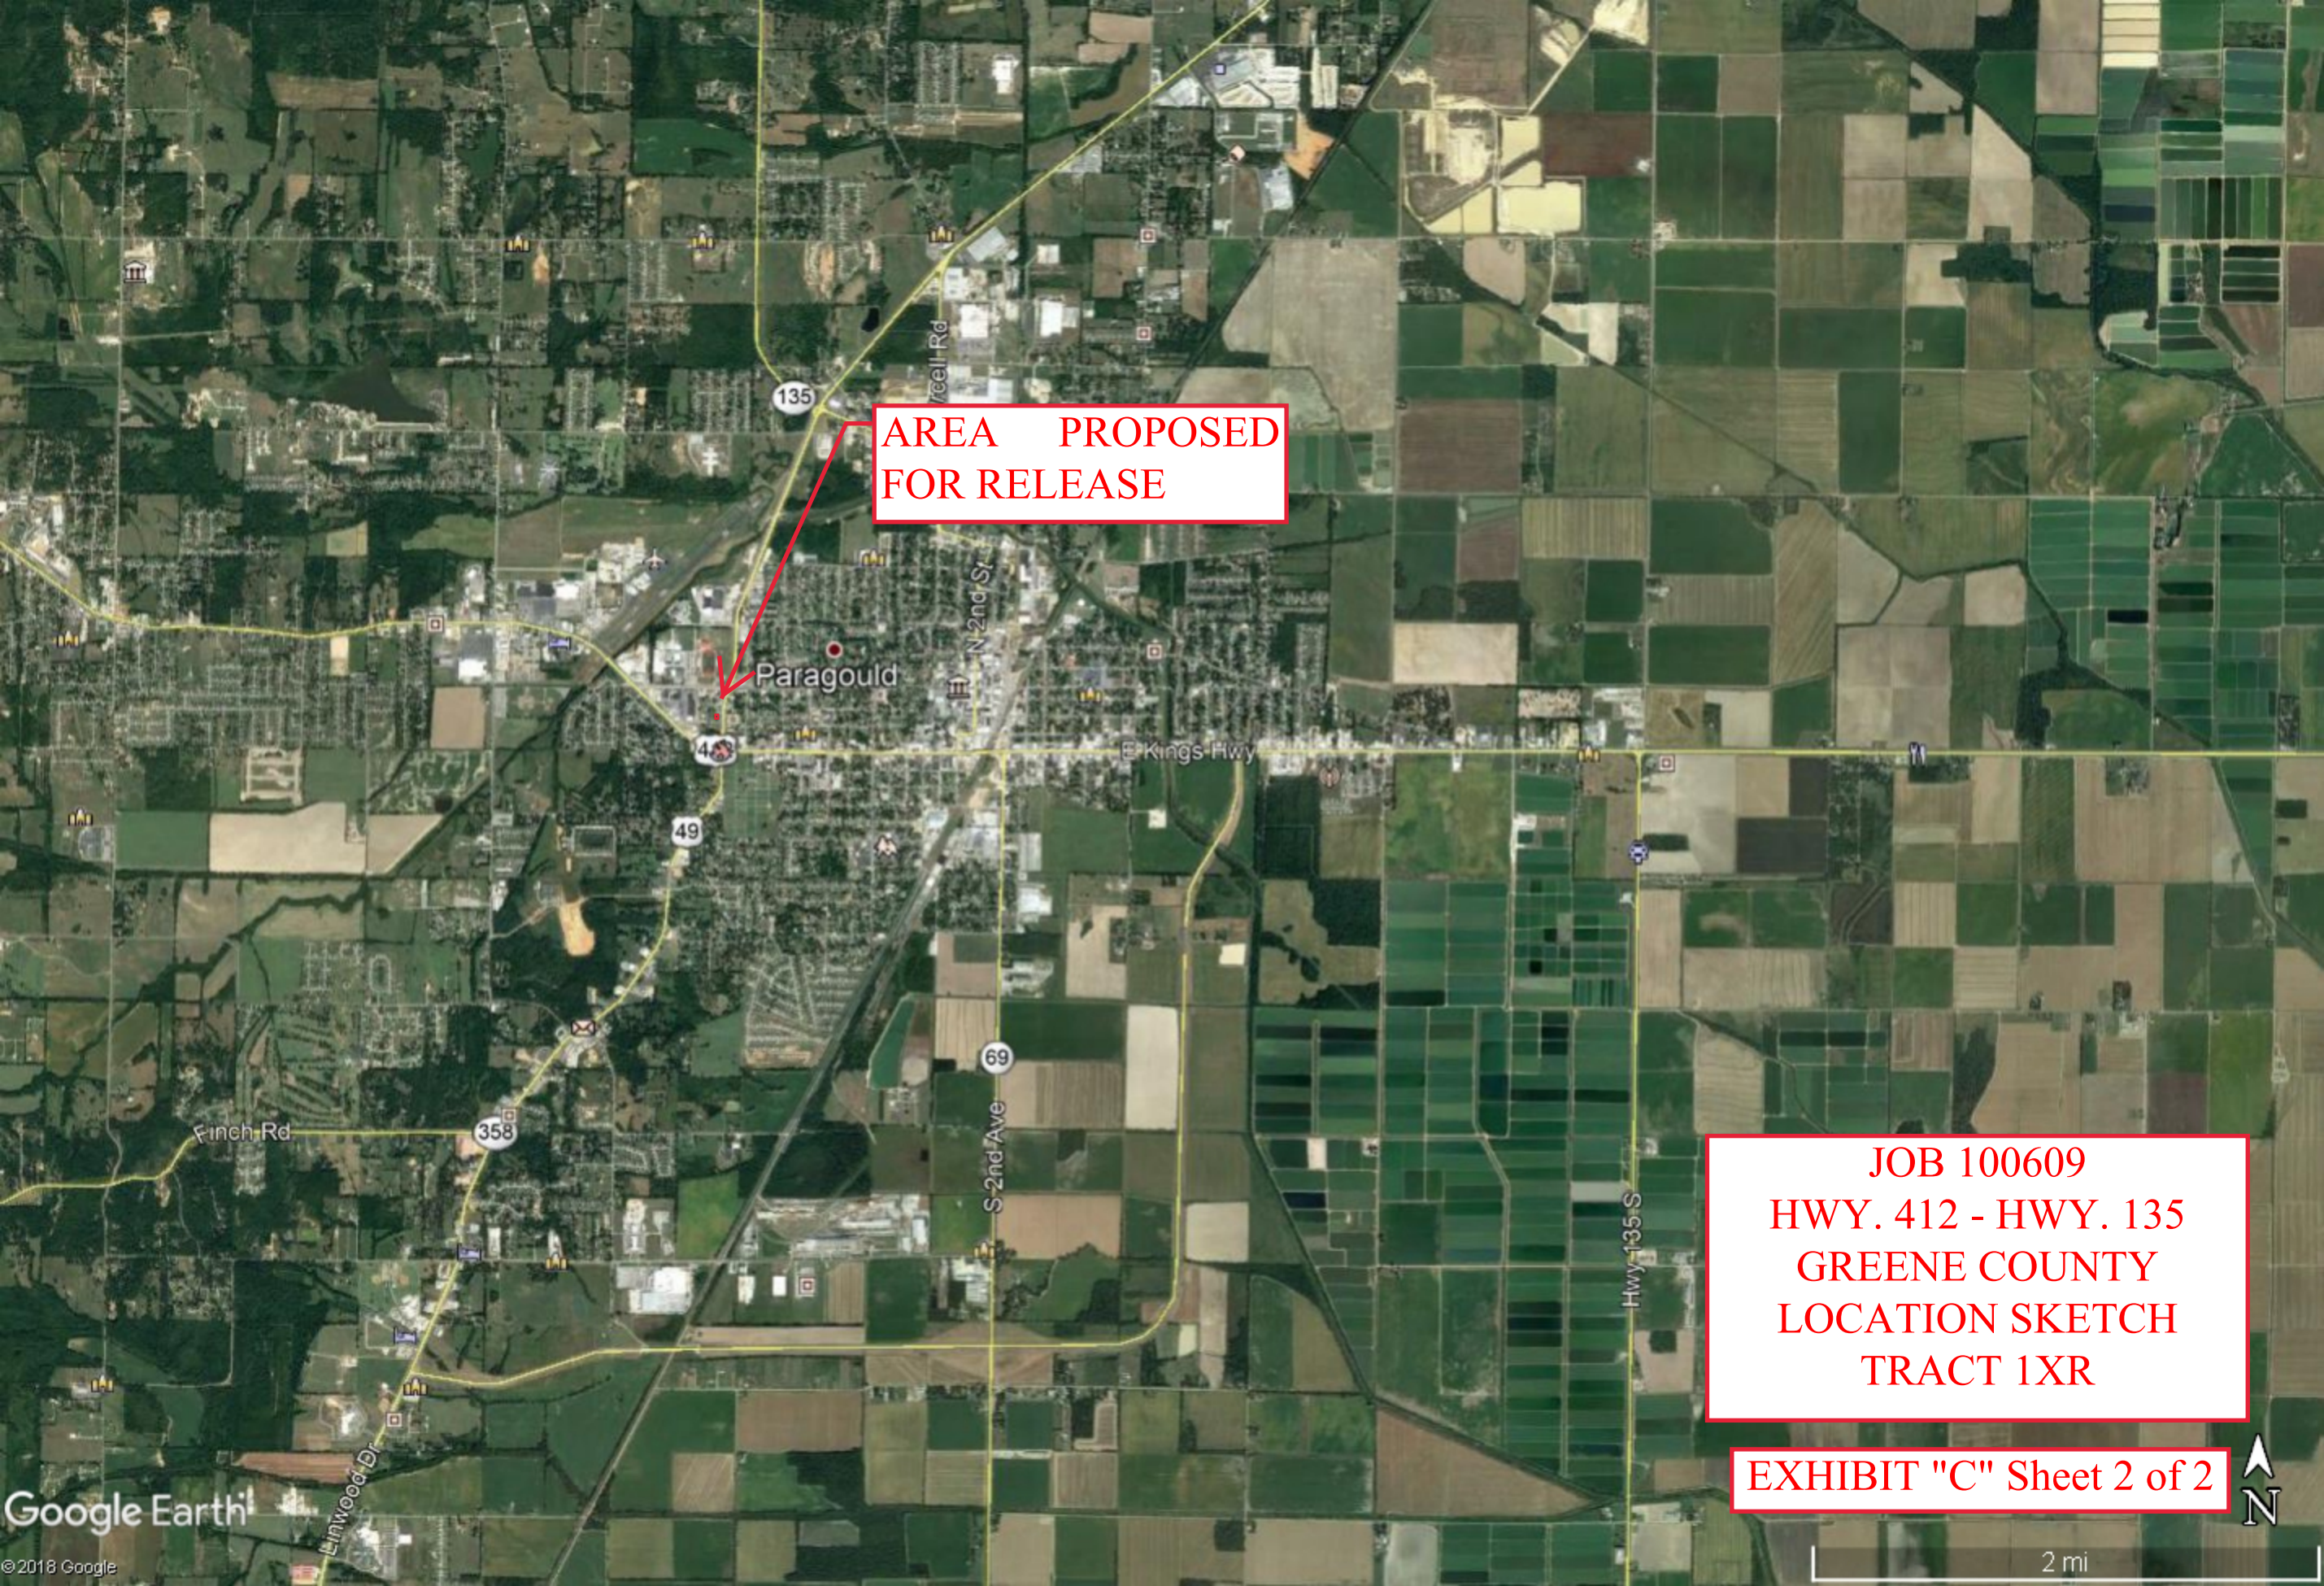

AREA PROPOSED FOR RELEASE

JOB 100609
HWY. 412 - HWY. 135
GREENE COUNTY
LOCATION SKETCH
TRACT 1XR

EXHIBIT "C" Sheet 1 of 2

700 ft

AREA PROPOSED FOR RELEASE

**JOB 100609
HWY. 412 - HWY. 135
GREENE COUNTY
LOCATION SKETCH
TRACT 1XR**